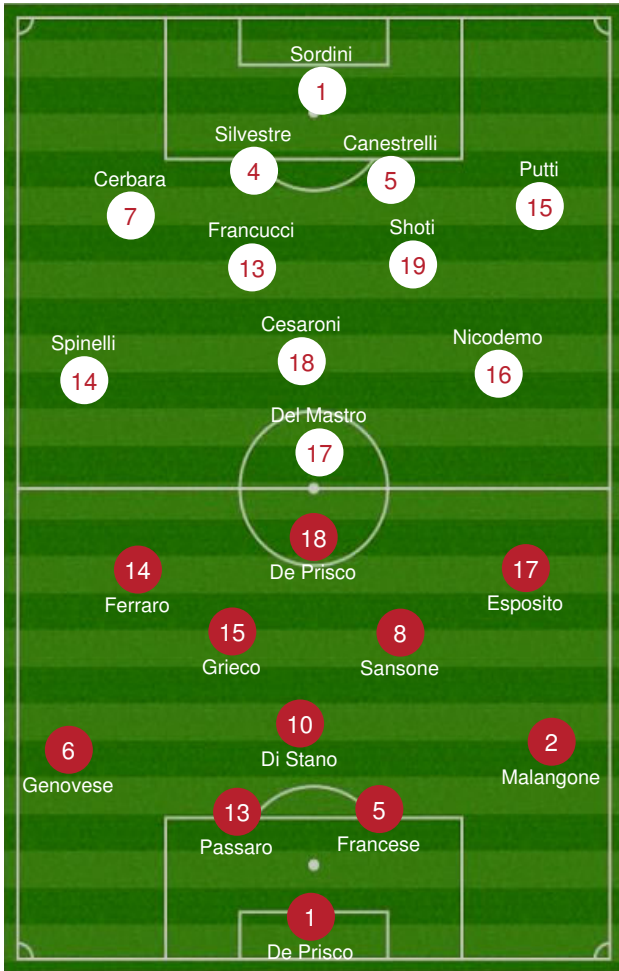

MATCH REPORT

MINUTO

51 '

NOTE

(Cavese) 4-3-3 > vs (Lazio) 4-2-3-1