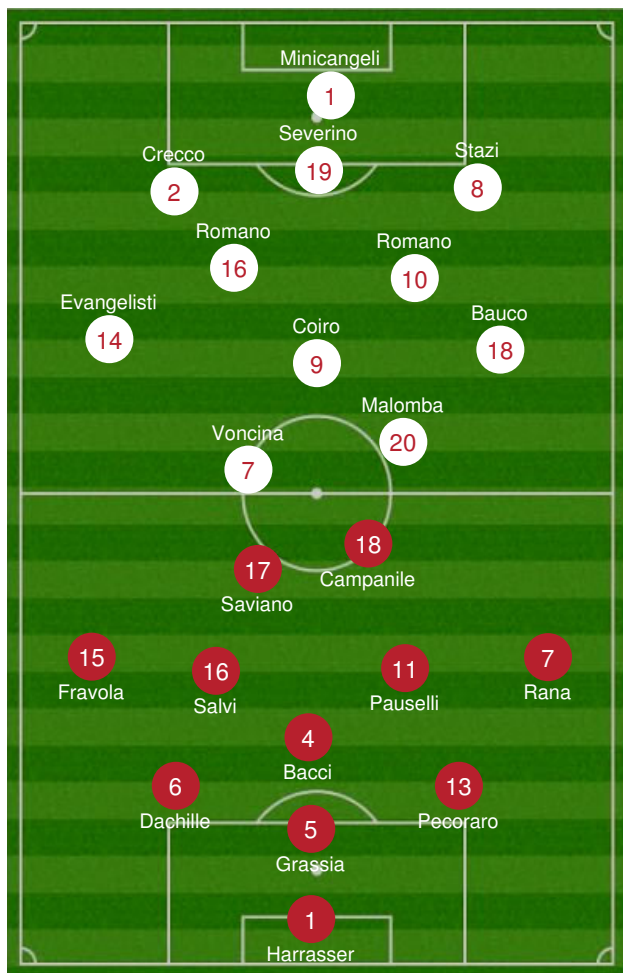

MATCH REPORT

MINUTO
44 '
NOTE
(Rappr. Lega Pro) 3-5-2 vs (Frosinone) 4-3-1-2 > 3-4-1-2