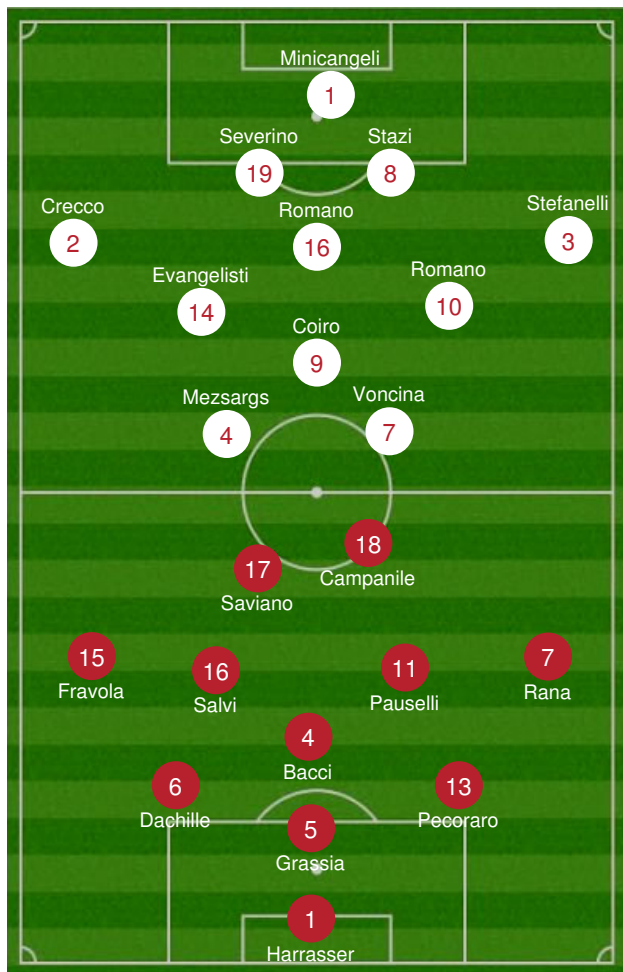

MINUTO
28 '
NOTE
(Rappr. Lega Pro) 3-5-2 vs (Frosinone) 4-3-1-2